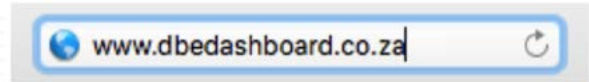

# How to access the DDD Dashboard

Accessing the DDD Dashboard is easy, follow the 3 steps below and you'll be navigating quality data and reports in no time!

1 Open your preferred internet browser

2 Insert the website in address tab, then press enter.