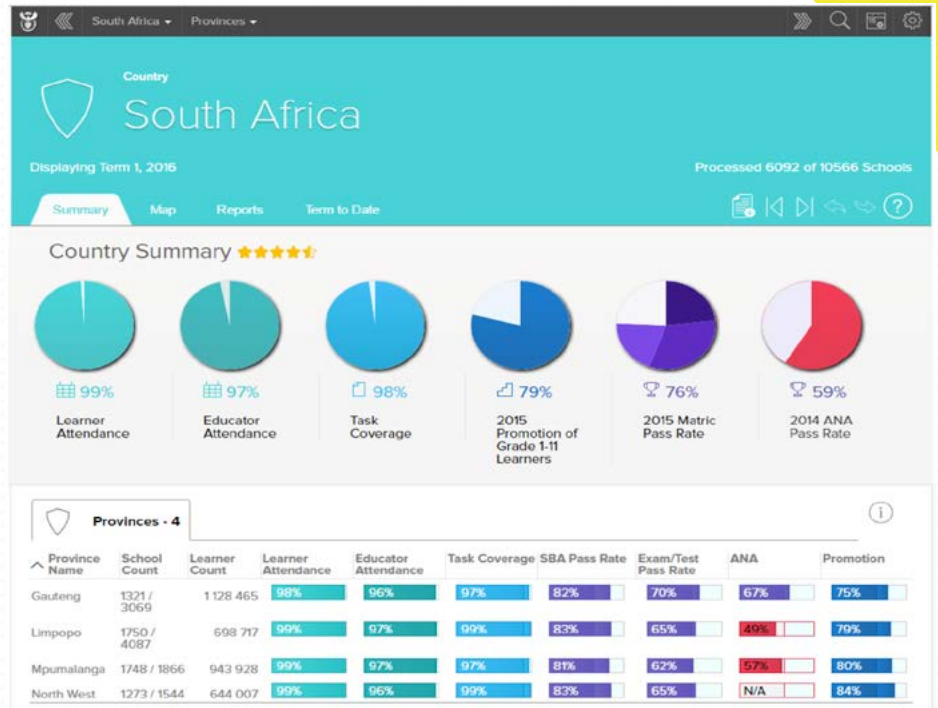

# How to access the DDD Dashboard

Accessing the DDD Dashboard is easy, follow the 3 steps below and you'll be navigating quality data and reports in no time!

1 Open your preferred internet browser

2 Insert the website in address tab, then press enter.

data driven districts